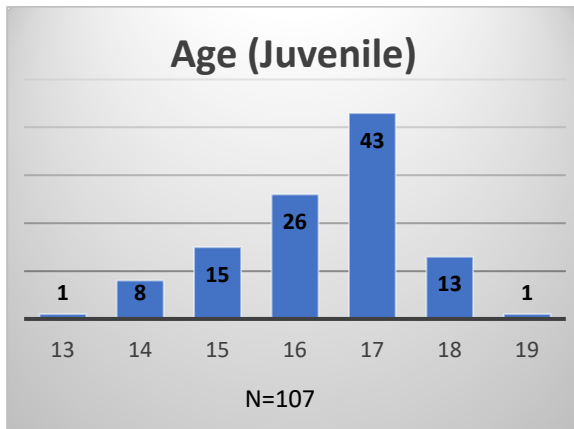

## Demographics for JTDC Population

### Wednesday Morning Midnight Count

Total # of probation Involved youth<sup>1</sup>: 1,050

<sup>1</sup> Probation Active: Any youth who is pending sentencing with an active social history, has been formally placed on probation or supervision with Cook County Juvenile Probation on the date of the report.