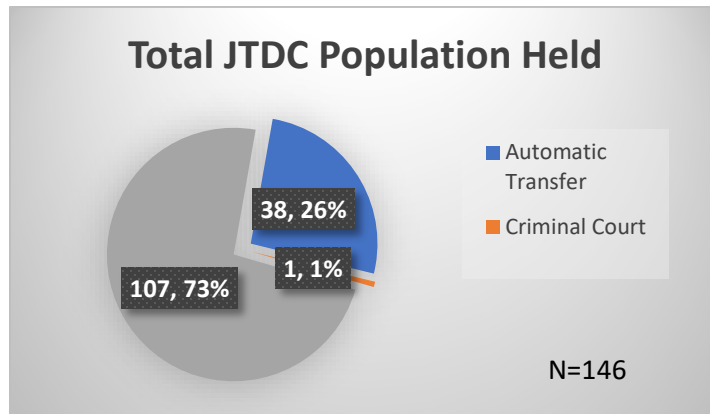

## Demographics for JTDC Population

### Wednesday Morning Midnight Count

Total # of probation Involved youth<sup>1</sup>: 1,050

<sup>1</sup> Probation Active: Any youth who is pending sentencing with an active social history, has been formally placed on probation or supervision with Cook County Juvenile Probation on the date of the report.