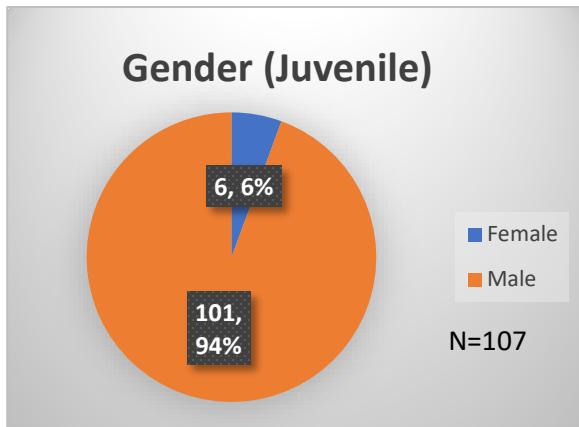

### Wednesday Morning Midnight Count

Total # of probation Involved youth<sup>1</sup>: 1,050

<sup>1</sup> Probation Active: Any youth who is pending sentencing with an active social history, has been formally placed on probation or supervision with Cook County Juvenile Probation on the date of the report.