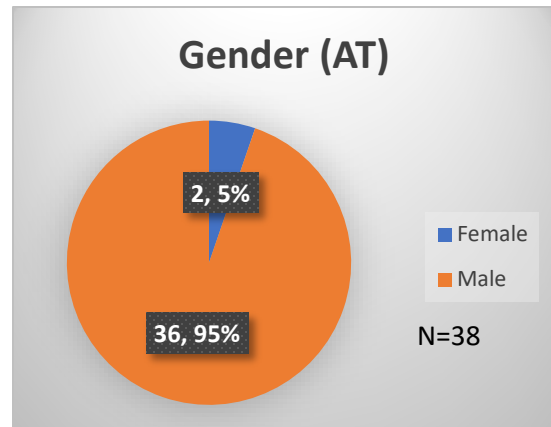

## Demographics for JTDC Population

### Wednesday Morning Midnight Count

Total # of probation Involved youth<sup>1</sup>: 1,050

<sup>1</sup> Probation Active: Any youth who is pending sentencing with an active social history, has been formally placed on probation or supervision with Cook County Juvenile Probation on the date of the report.